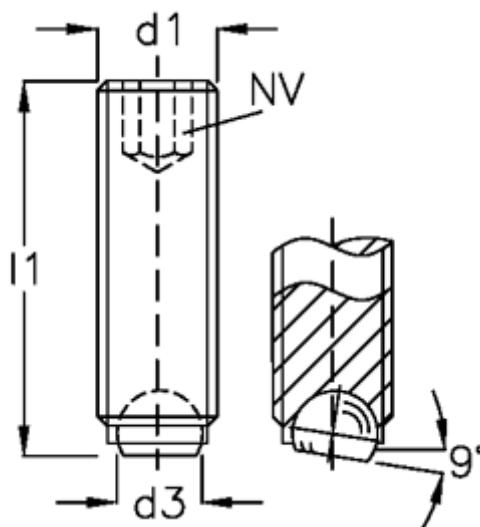

Article number: 209056081

Description: E+G Ball point screw  
GN 605-M5-12-BN

## Measures

---

d1	= M5
d2	= 3.0
d3	= 2.3
Internal hexagon	= 3
l1	= 12